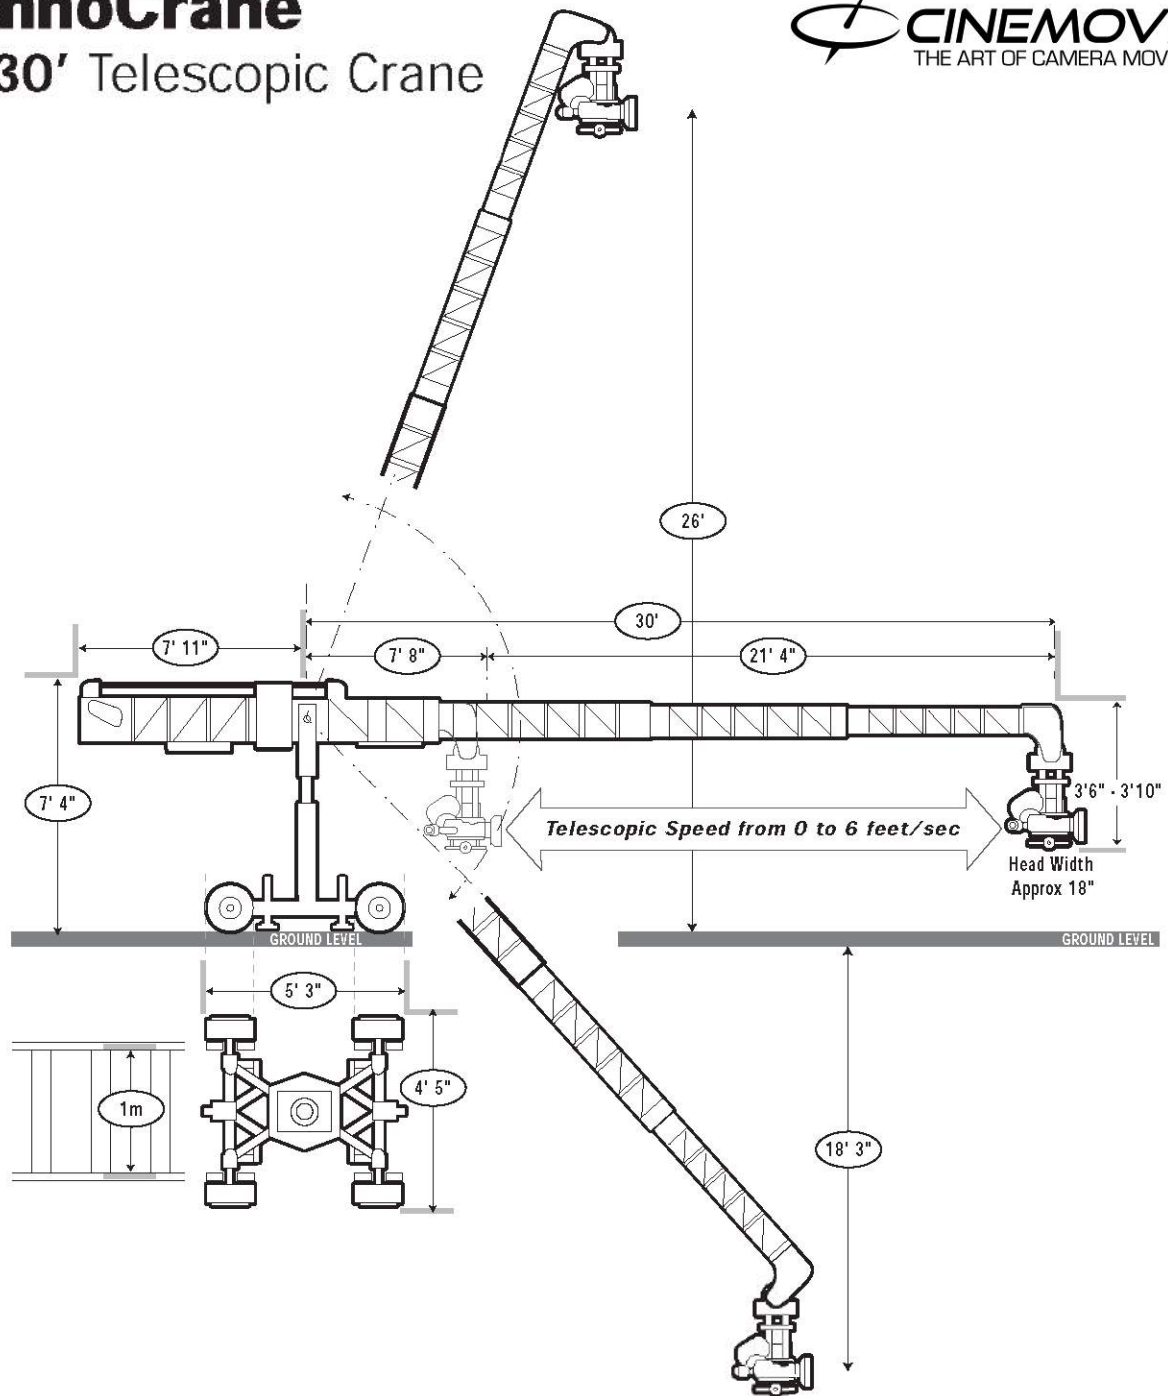

TechnoCrane

The 30' Telescopic Crane

SuperTechnoCrane Specifications

Max "All Up" Weight:	3,300 lbs
Max Payload :	165 lbs (head and camera)
Power Supply:	230V AC
Power Consumption:	13 Amps Max

Specifications may change at any time.
Please contact us direct if your requirements are critical.

Measurements Intended as Guideline Only

Third Party Equipment

The Super TechnoCrane accepts most third party remote heads and it can be mounted on large platform cranes.

Optional & Custom Accessories

Special applications can be achieved with a range of existing optional accessories, or TechnoVision can design & build a custom solution.