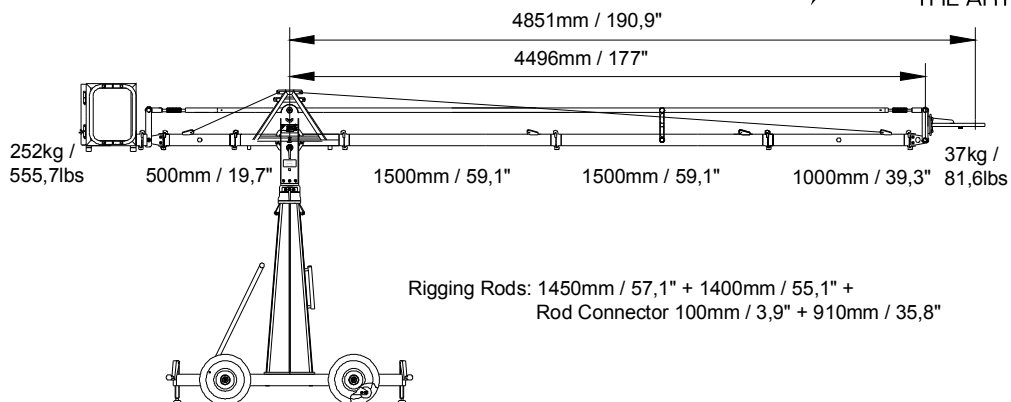

GF-Multi Jib TechSpecs

Version 1-300

Version 2-300

Version 3-300

Version 4-300

Version 1-500

Version 2-500

Version 3-500

Version 4-500

Version 5-500

Version 1-1000

Version 2-1000

The width of the rigging harness is 55cm / 22 inches