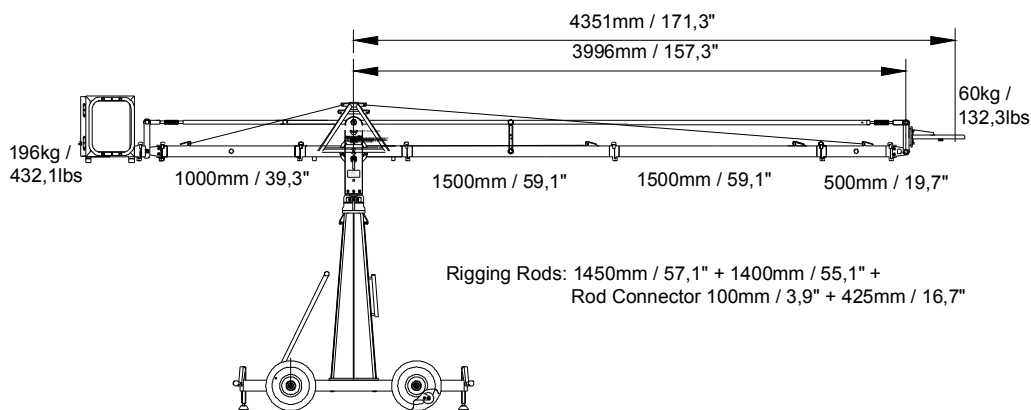

Version 4-500

Version 5-500

Version 1-1000

Version 2-1000

The width of the rigging harness is 55cm / 22 inches