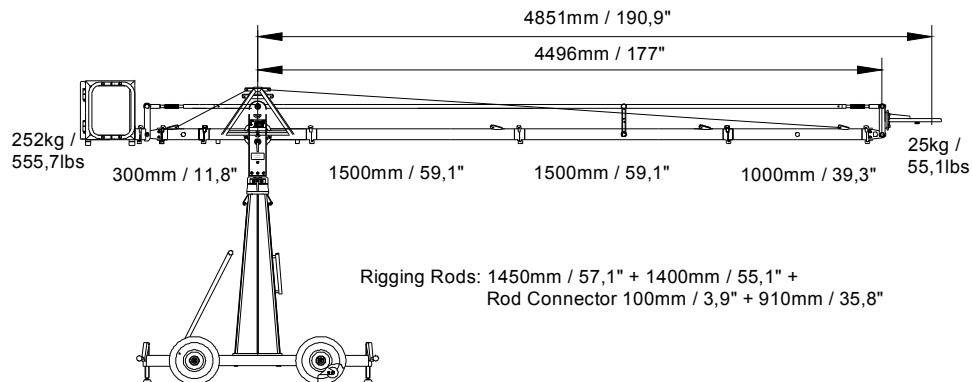

GF-Multi Jib TechSpecs

Version 1-300

Version 2-300

Version 3-300

Version 4-300

Version 1-500

Version 2-500

Version 3-500

Version 4-500

Version 5-500

Version 1-1000

Version 2-1000

The width of the rigging harness is 55cm / 22 inches