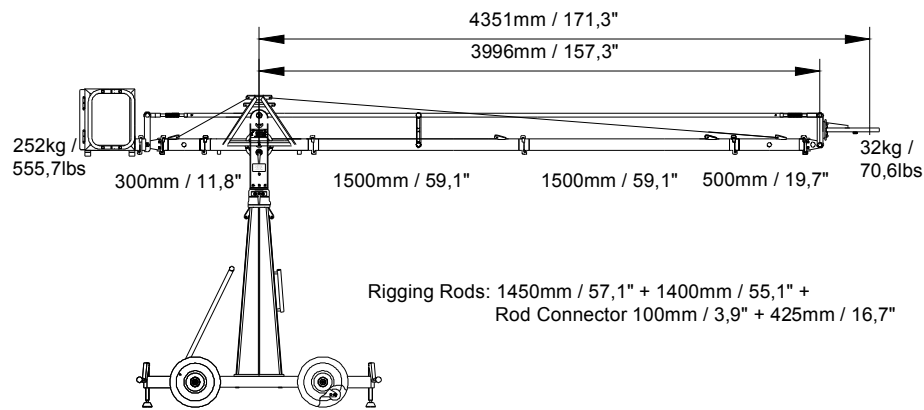

Version 3-300