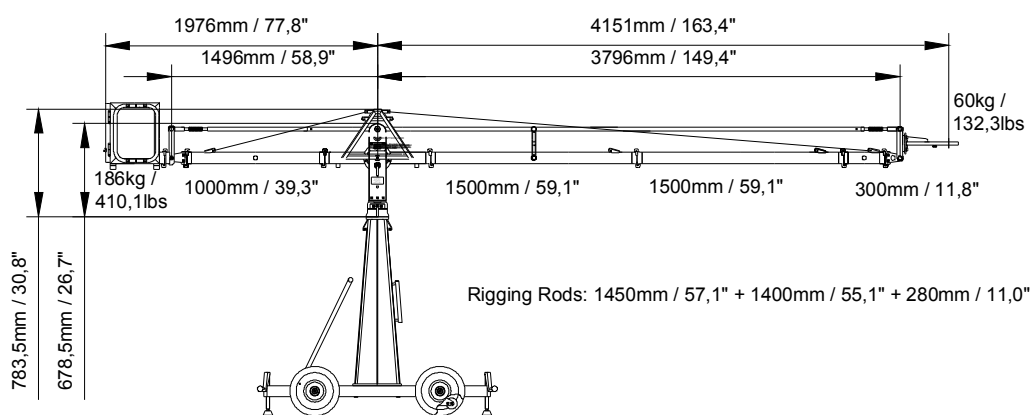

Version 4-500

Version 5-500

Version 1-1000

Version 2-1000

The width of the rigging harness is 55cm / 22 inches