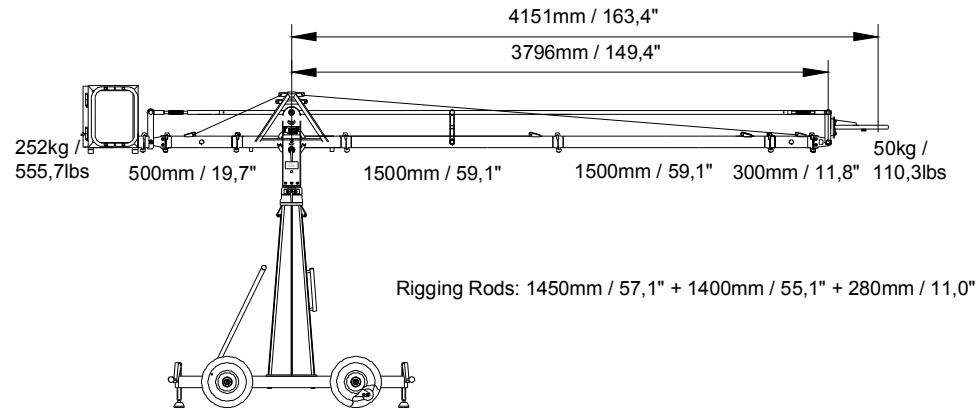

Version 4-500

Version 5-500

Version 1-1000

Version 2-1000

The width of the rigging harness is 55cm / 22 inches