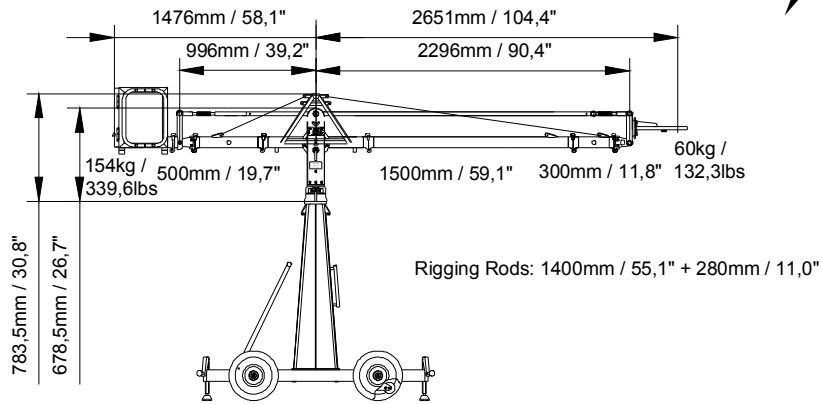

Version 1-500