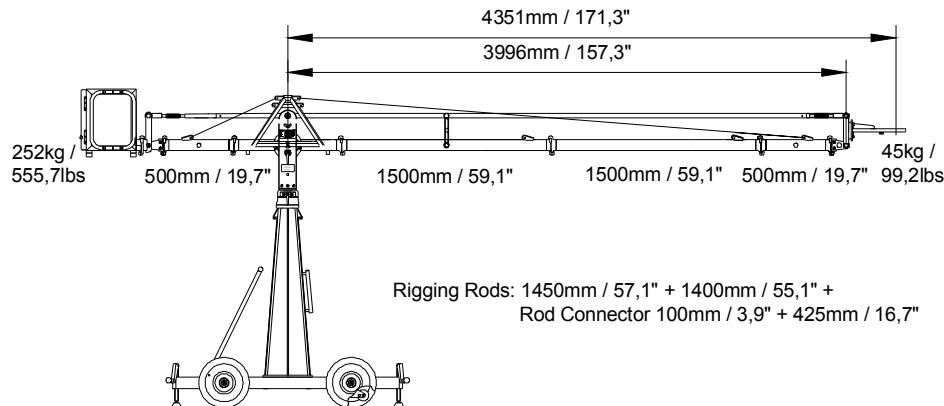

Version 4-500

Version 5-500

Version 1-1000

Version 2-1000

The width of the rigging harness is 55cm / 22 inches