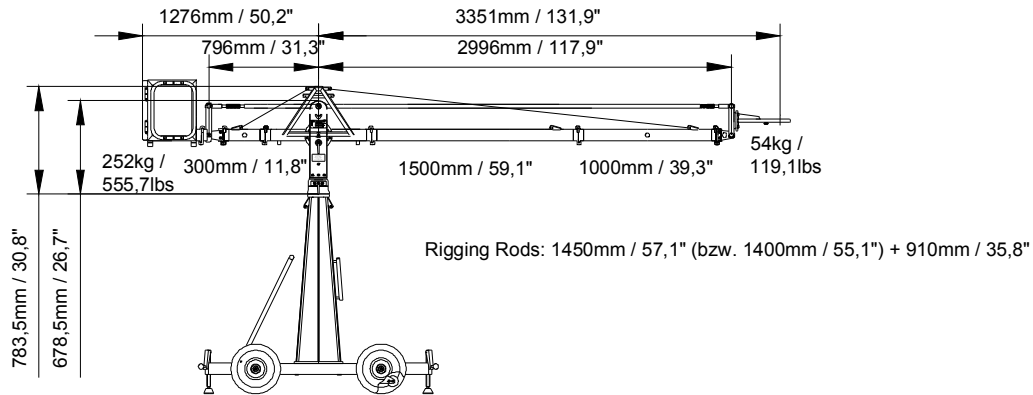

Version 1-300