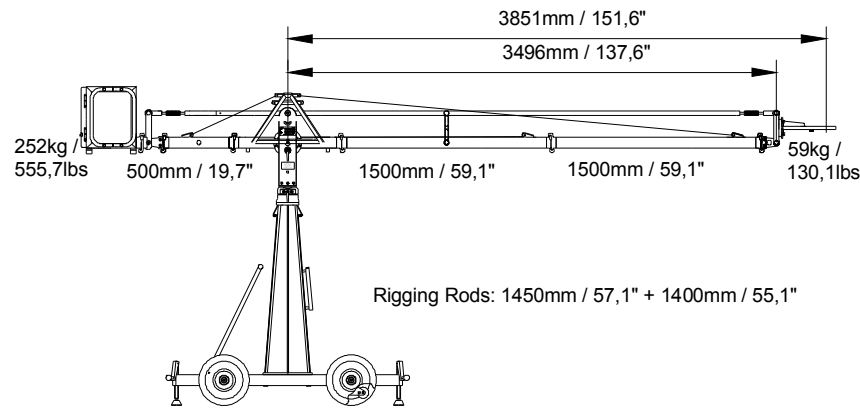

Version 2-500