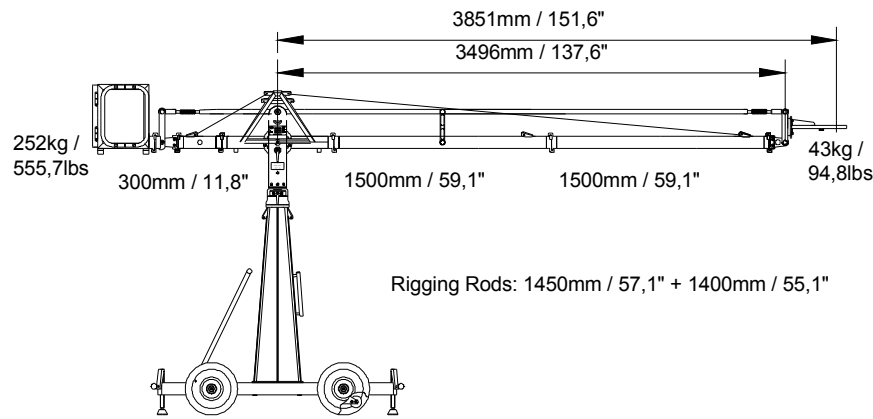

Version 2-300