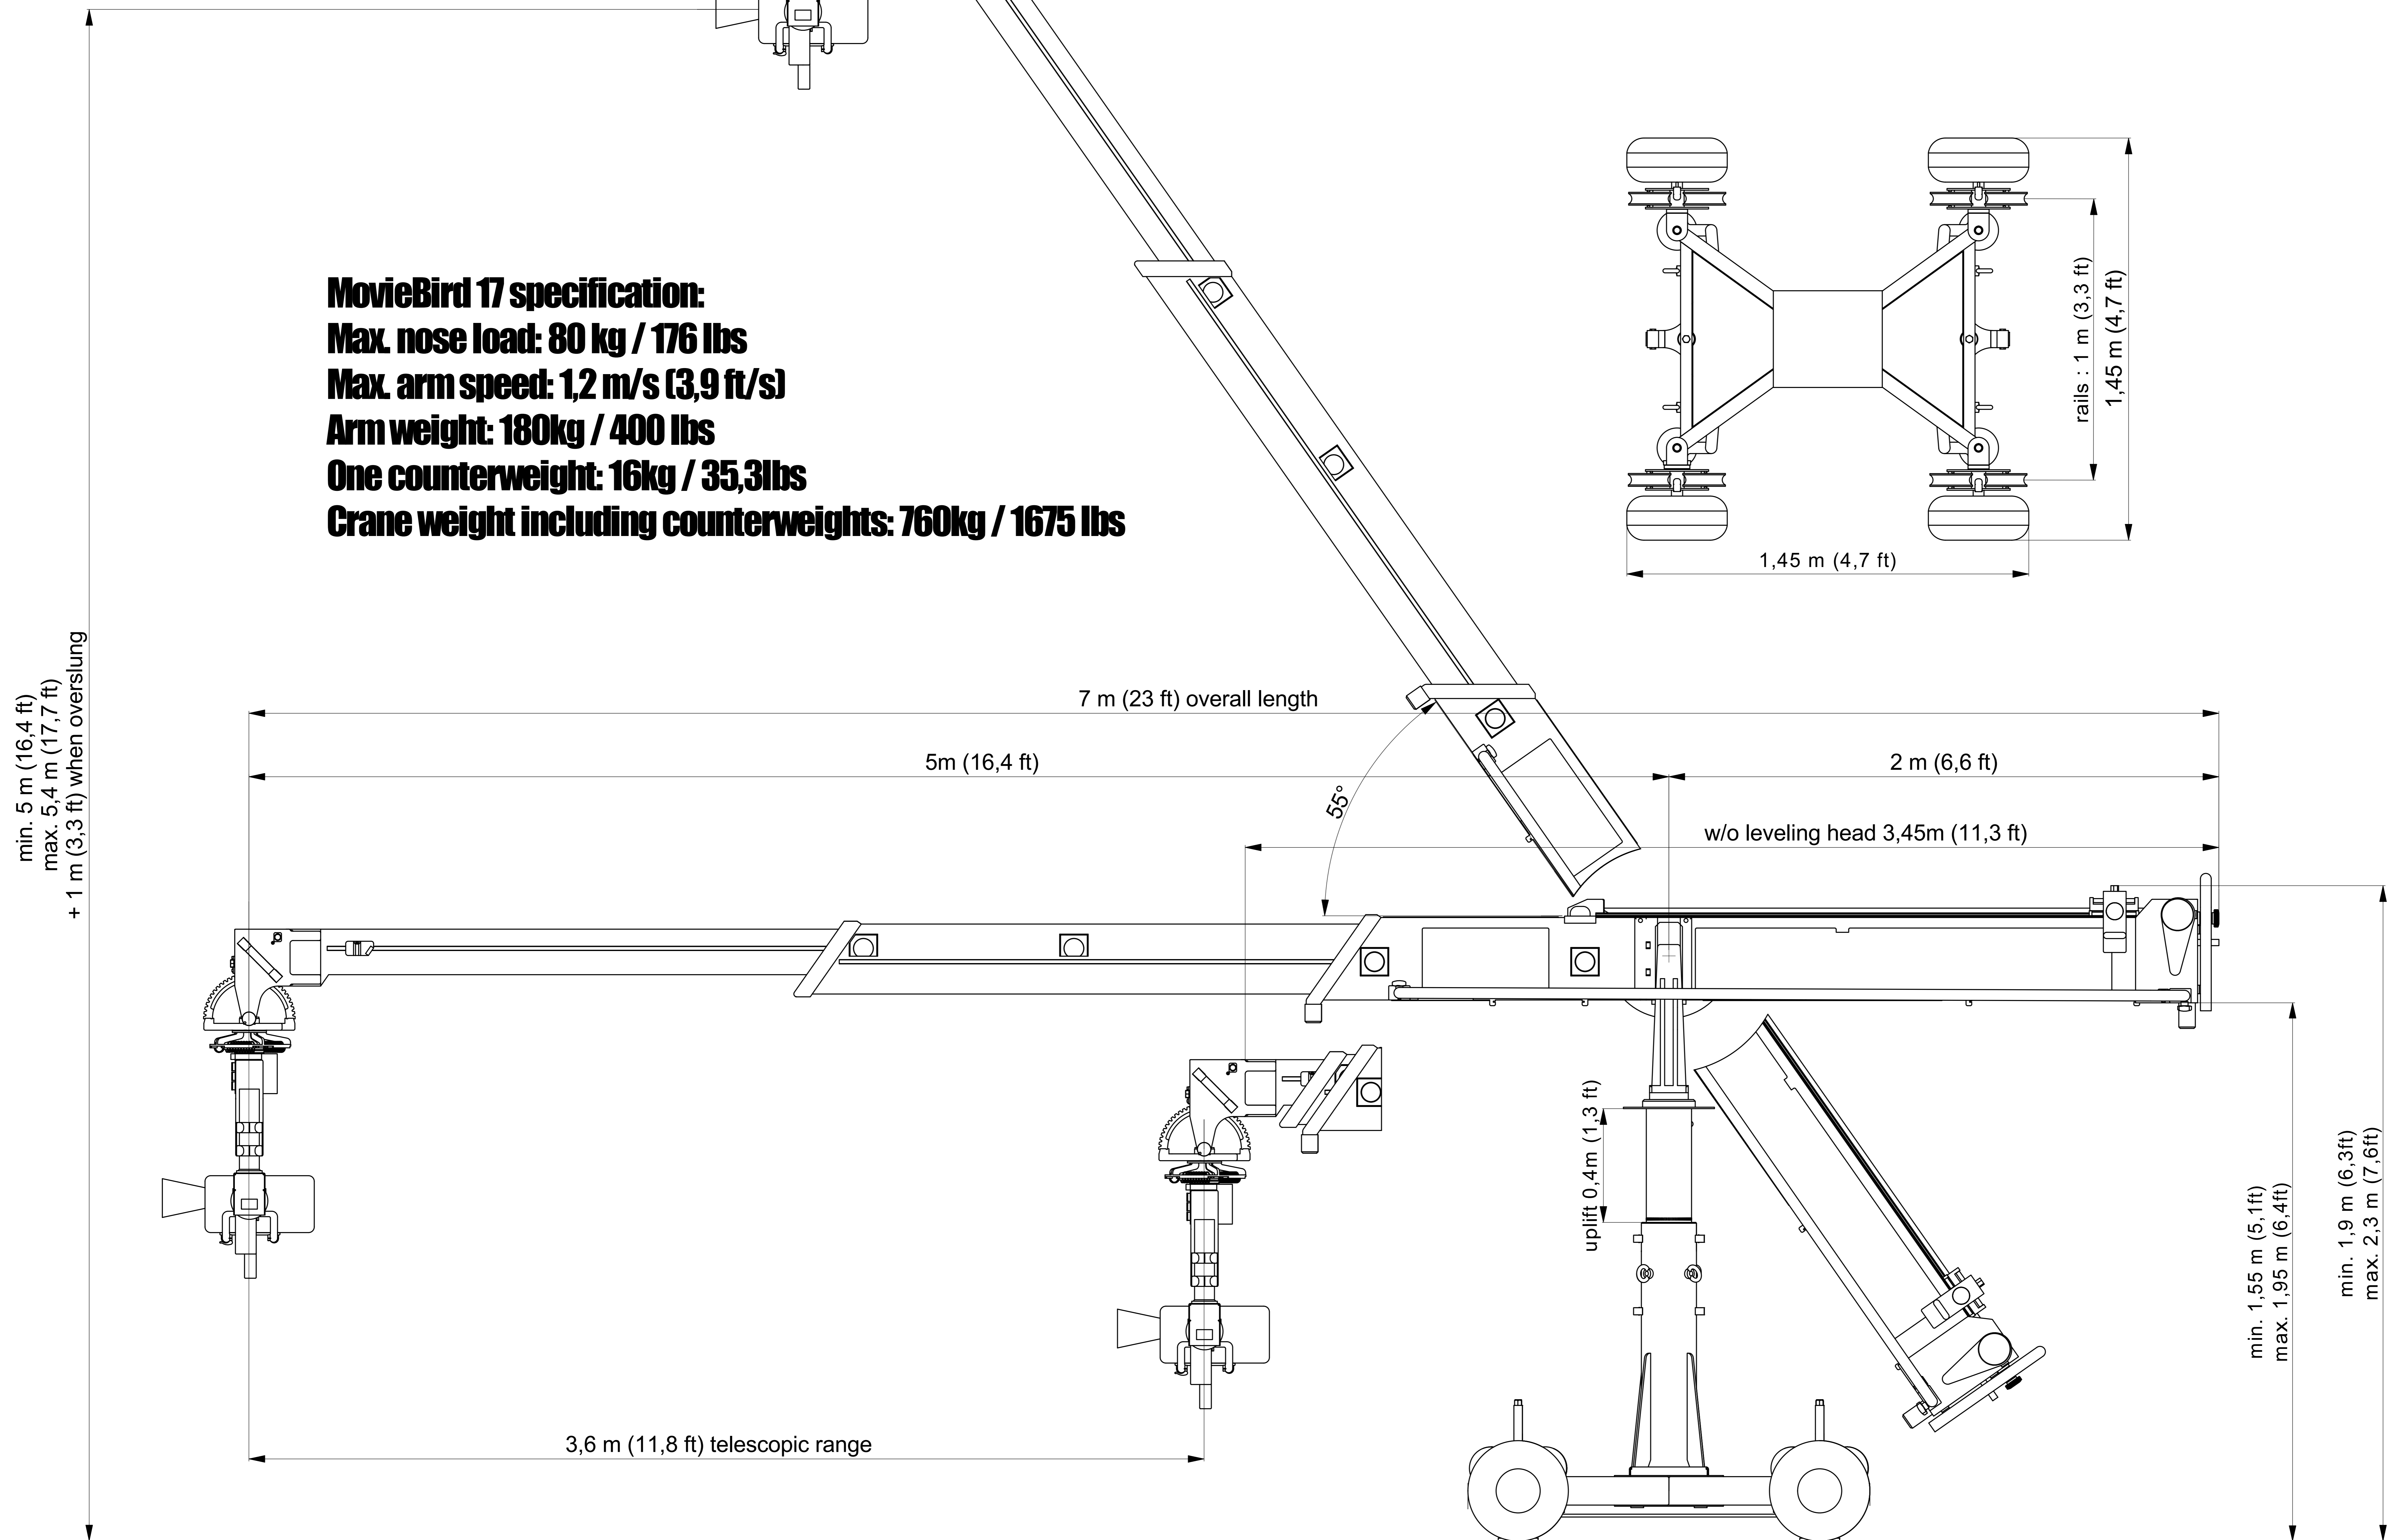

MovieBird 17 specification:
Max. nose load: 80 kg / 176 lbs
Max. arm speed: 1,2 m/s (3,9 ft/s)
Arm weight: 180kg / 400 lbs
One counterweight: 16kg / 35,3lbs
Crane weight including counterweights: 760kg / 1675 lbs

min. 5 m (16,4 ft)
 max. 5,4 m (17,7 ft)
 + 1 m (3,3 ft) when overslung

uplift 0,4m (1,3 ft)

min. 1,55 m (5,1ft)
 max. 1,95 m (6,4ft)

min. 1,9 m (6,3ft)
 max. 2,3 m (7,6ft)

1,45 m (4,7 ft)

rails : 1 m (3,3 ft)
 1,45 m (4,7 ft)

7 m (23 ft) overall length

5m (16,4 ft)

2 m (6,6 ft)

w/o leveling head 3,45m (11,3 ft)

55°

3,6 m (11,8 ft) telescopic range