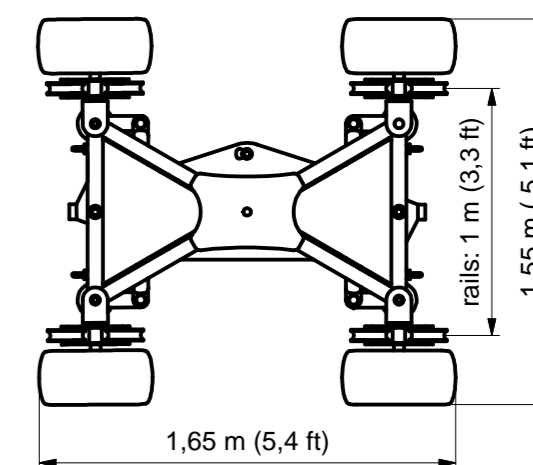

MovieBird 35 specification:

Max. nose load: 80 kg / 176 lbs

Max. arm speed: 1.98 m/s (6'6" ft/s)

Arm weight: 530 kg / 1168 lbs.

One counterweight: 16kg / 35,3 lbs

Crane weight including counterweights: 1880 kg / 4144 lbs.

max. 8,8 m (28,9 ft)
min. 8,35 m (27,4 ft)
+1m (3,3 ft) when overising

max. 1,8 m (5,8 ft)
min. 1,35 m (4,4 ft)

max. 2,4 m (7,9 ft)
min. 1,95 m (6,9 ft)

uplift 0,45m (1,5 ft)

4,45 m (14,6 ft) w/o levelling head

2,4 m (7,9 ft)

12,9 m (42,3 ft)

10,5 m (34,5 ft)

8,35 m (27,4 ft) telescopic range

45°

MovieBird 45 specification:

Max. nose load: 50 kg / 110 lbs

Max. arm speed: 1.98 m/s (6'6" ft/s)

Arm weight: 563 kg / 1241 lbs.

One counterweight: 16kg / 35,3 lbs

Crane weight including counterweights: 1910 kg / 4210 lbs.

max. 11,1 m (36,4 ft)
min. 10,65 m (34,95 ft)
+1m (3,3 ft) when overslung