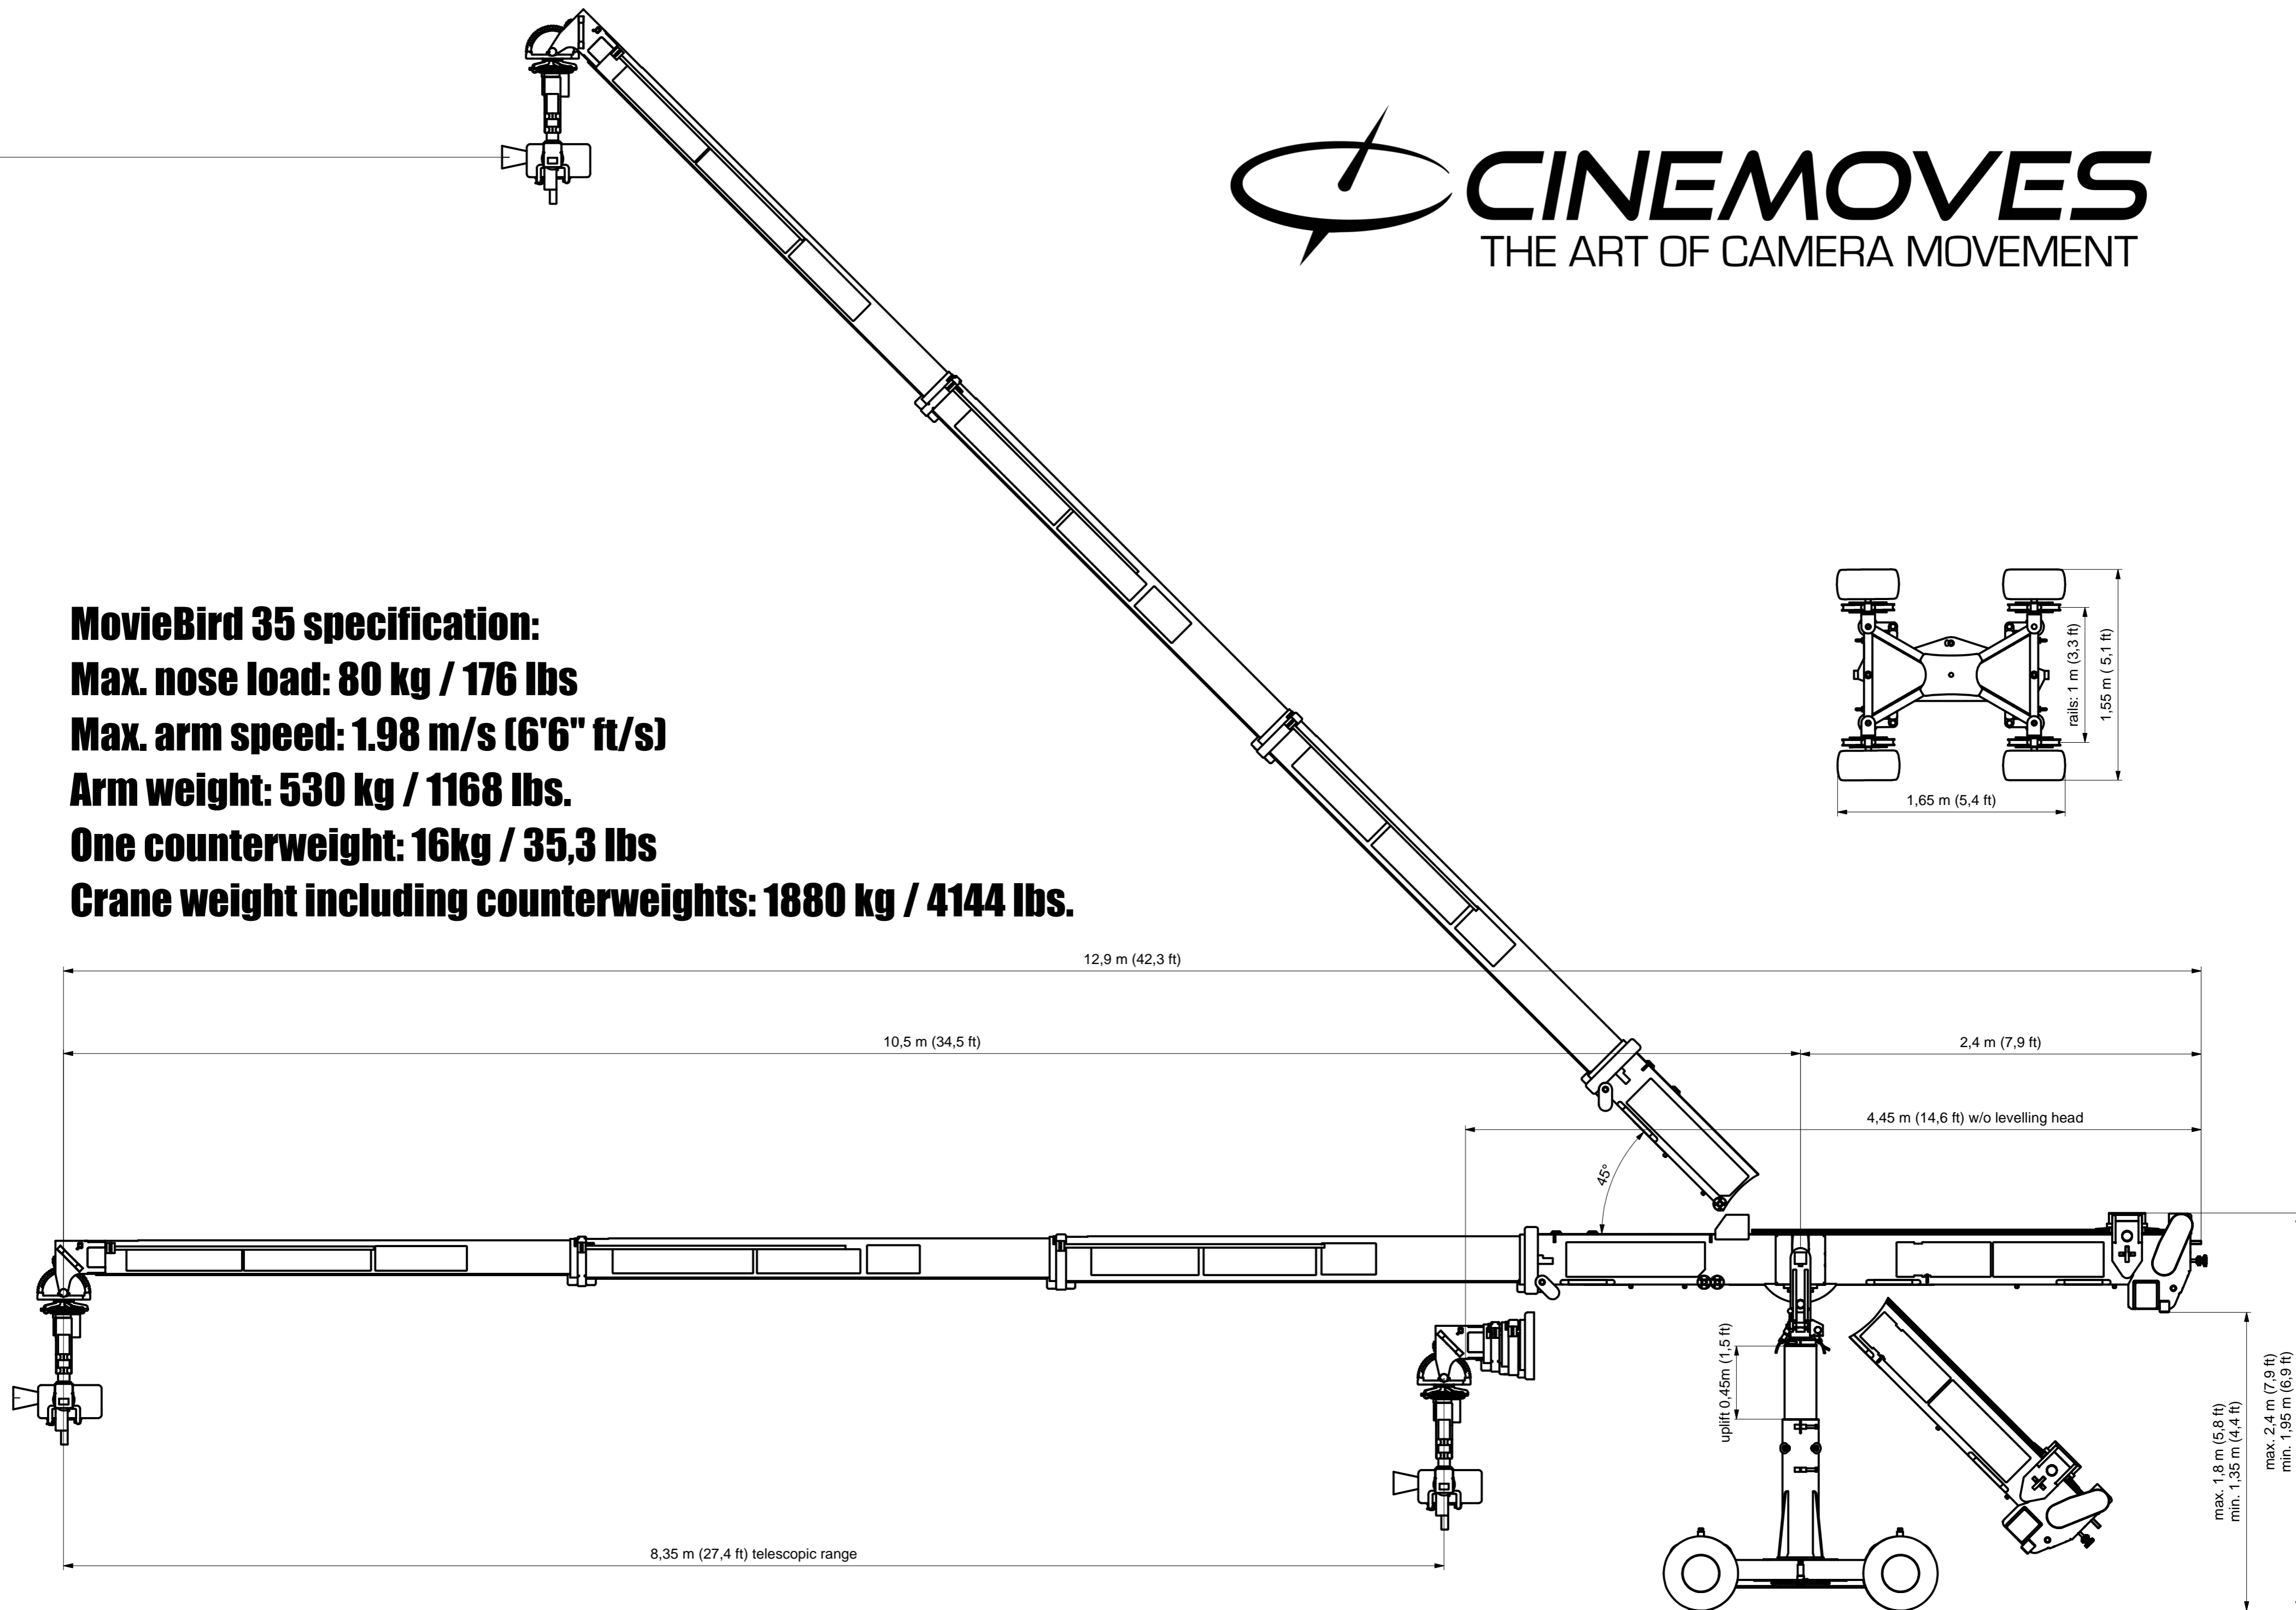

MovieBird 35 specification:

Max. nose load: 80 kg / 176 lbs

Max. arm speed: 1.98 m/s (6'6" ft/s)

Arm weight: 530 kg / 1168 lbs.

One counterweight: 16kg / 35,3 lbs

Crane weight including counterweights: 1880 kg / 4144 lbs.

max. 8,8 m (28,9 ft)
min. 8,35 m (27,4 ft)
+1m (3,3 ft) when overising

max. 1,8 m (5,8 ft)
min. 1,35 m (4,4 ft)

max. 2,4 m (7,9 ft)
min. 1,95 m (6,9 ft)

uplift 0,45m (1,5 ft)

4,45 m (14,6 ft) w/o levelling head

2,4 m (7,9 ft)

12,9 m (42,3 ft)

10,5 m (34,5 ft)

8,35 m (27,4 ft) telescopic range

45°

MovieBird 45 specification:

Max. nose load: 50 kg / 110 lbs

Max. arm speed: 1.98 m/s (6'6" ft/s)

Arm weight: 563 kg / 1241 lbs.

One counterweight: 16kg / 35,3 lbs

Crane weight including counterweights: 1910 kg / 4210 lbs.

max. 11,1 m (36,4 ft)
min. 10,65 m (34,95 ft)
+1m (3,3 ft) when overslung