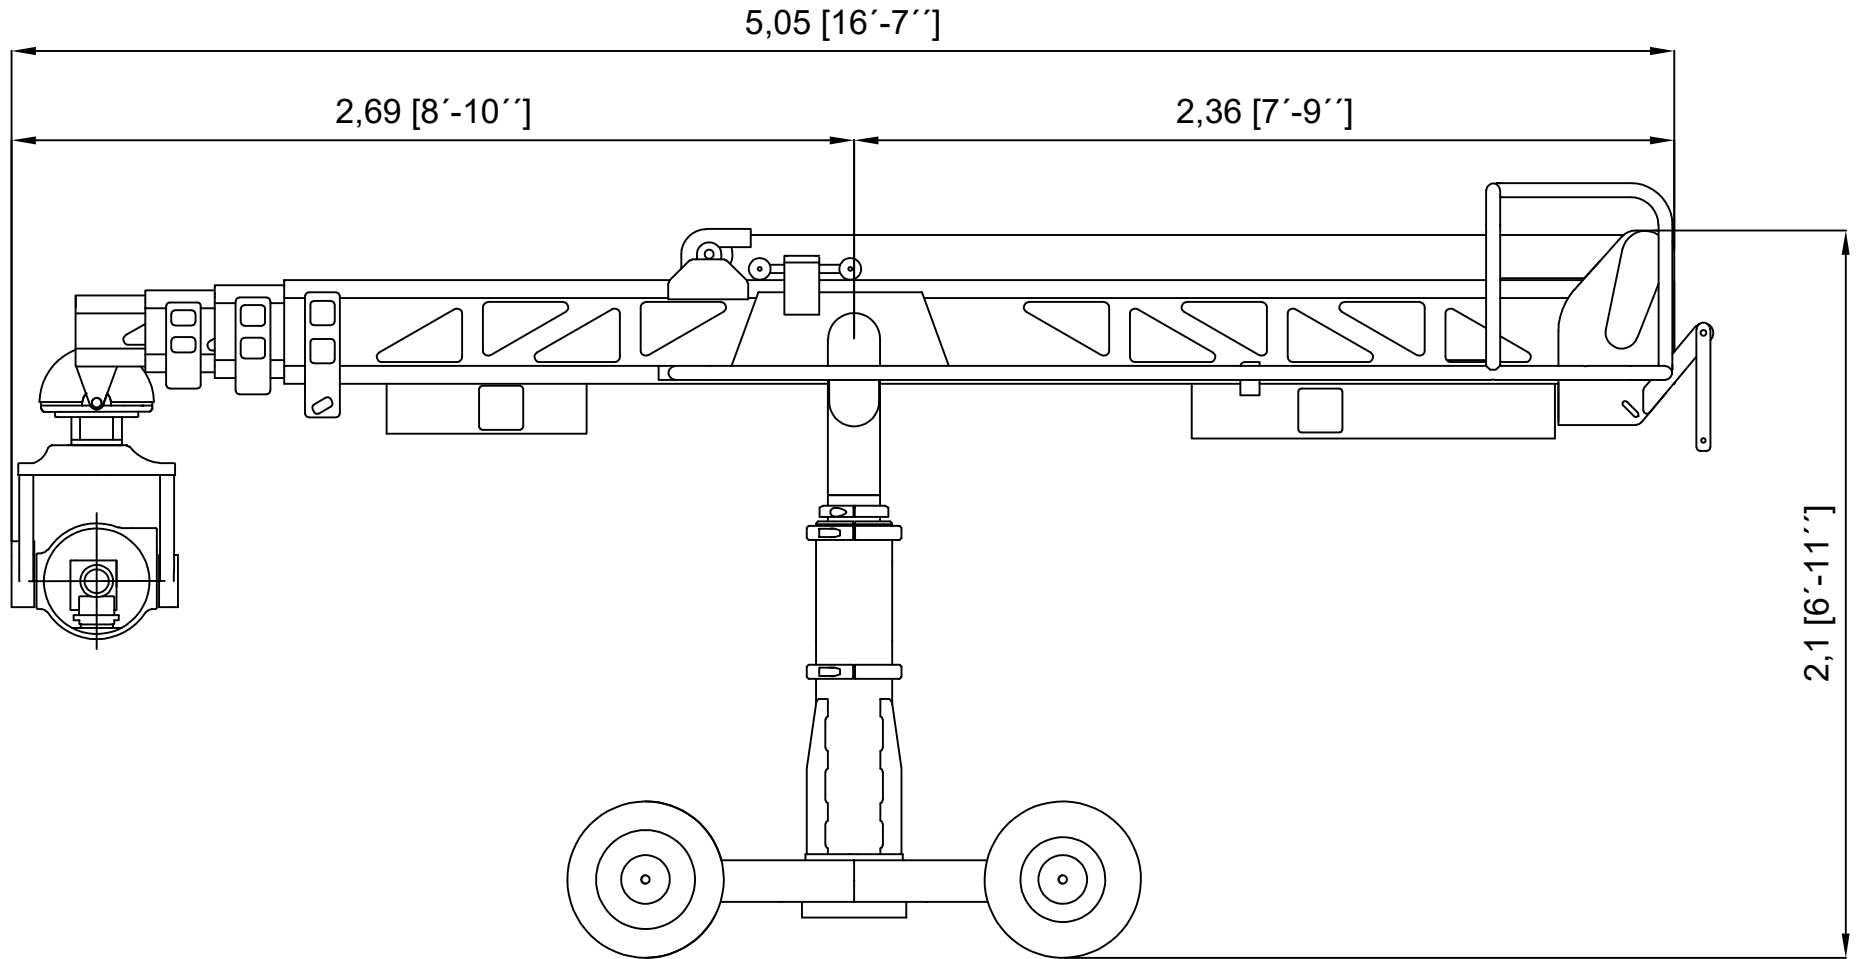

SUPERTECHNO 30

Max. lens height:	9,2 m / 30 ft.
Max. telescopic extent:	6,87 m / 22 ft.
Max. camera weight:	35 kg / 80 lb
Total weight:	1350 kg / 2640 lb
Max. speed	2,8 m/s

SUPERTECHNO 30

Max. lens height:	9,2 m / 30 ft.
Max. telescopic extent:	6,87 m / 22 ft.
Max. camera weight:	35 kg / 80 lb
Total weight:	1350 kg / 2640 lb
Max. speed:	2,8 m/s

SUPERTECHNO 30

Max. lens height:	9,2 m / 30 ft.
Max. telescopic extent:	6,87 m / 22 ft.
Max. camera weight:	35 kg / 80 lb
Total weight:	1350 kg / 2640 lb
Max. speed:	2,8 m/s