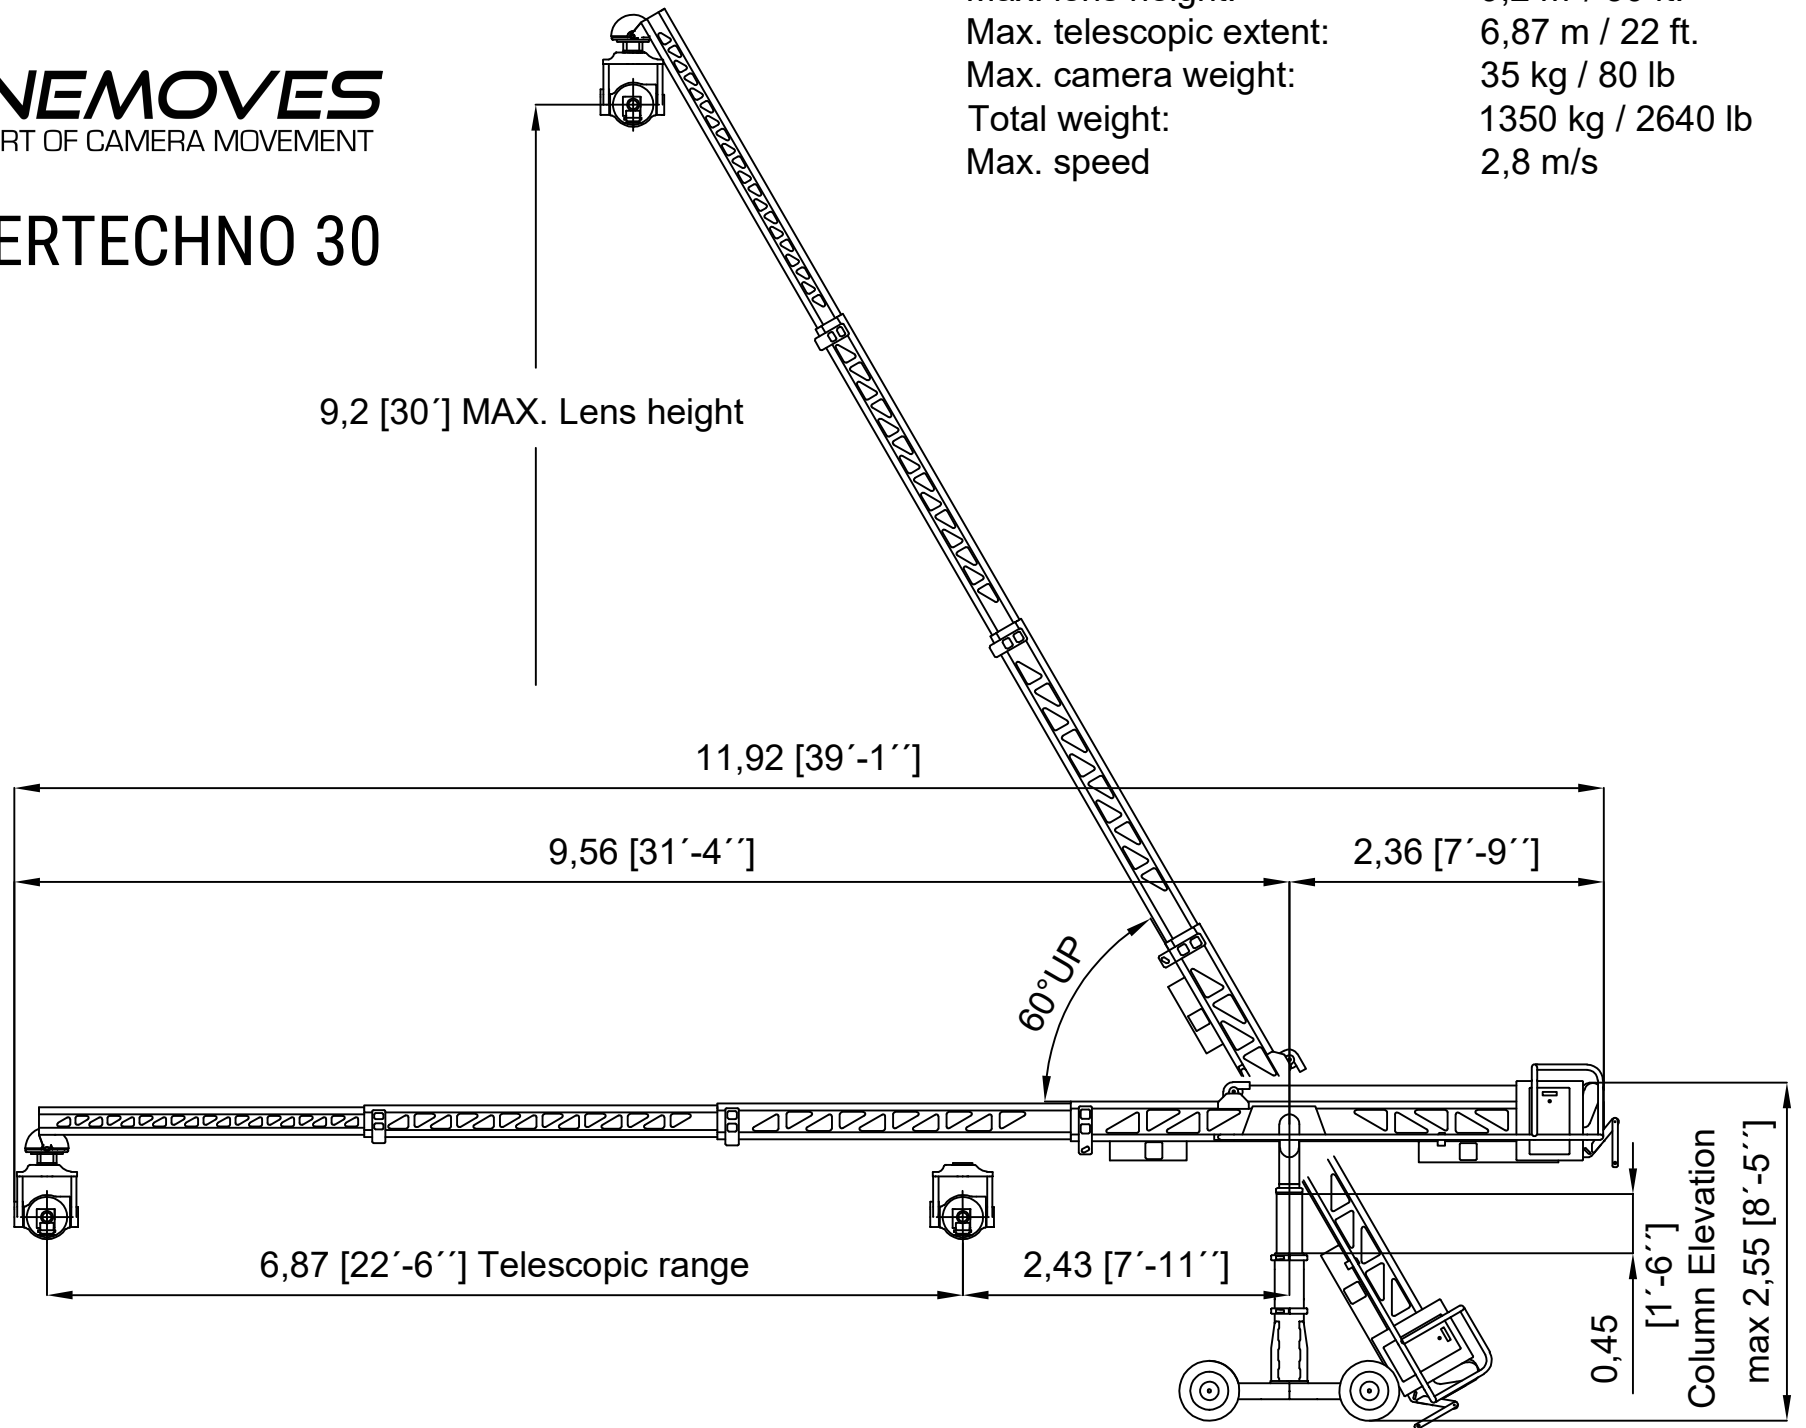

SUPERTECHNO 30

Max. lens height:	9,2 m / 30 ft.
Max. telescopic extent:	6,87 m / 22 ft.
Max. camera weight:	35 kg / 80 lb
Total weight:	1350 kg / 2640 lb
Max. speed	2,8 m/s

SUPERTECHNO 30

Max. lens height:	9,2 m / 30 ft.
Max. telescopic extent:	6,87 m / 22 ft.
Max. camera weight:	35 kg / 80 lb
Total weight:	1350 kg / 2640 lb
Max. speed:	2,8 m/s

SUPERTECHNO 30

Max. lens height:	9,2 m / 30 ft.
Max. telescopic extent:	6,87 m / 22 ft.
Max. camera weight:	35 kg / 80 lb
Total weight:	1350 kg / 2640 lb
Max. speed:	2,8 m/s